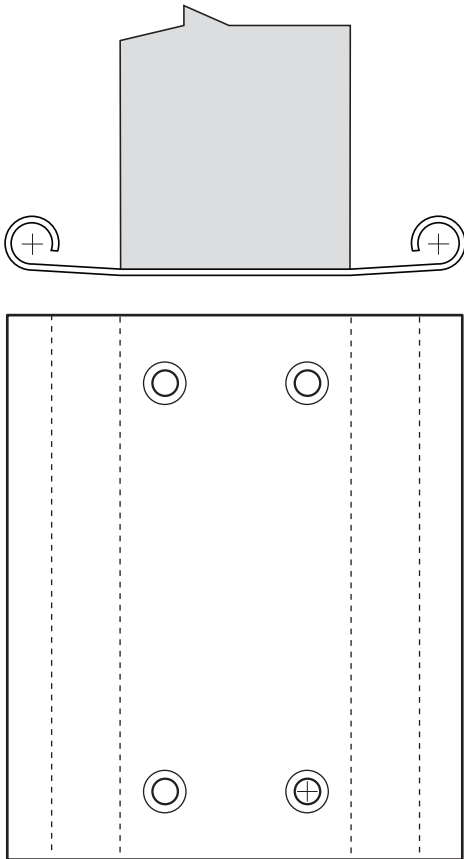

Architectural Door Accessories

ASSA ABLOY

The global leader in
door opening solutions

Rockwood RM755 - Double Edge Pull Flat Edge Door

Available Finishes:

- US3/605
- US4/606
- US10/612
- US10B/613
- US10BE/613E
- US32/629
- US32D/630

Specifications:

MATERIAL:

Brass, Bronze, Stainless Steel

ROD SIZE:

Specify

ORDERING:

Select style pull number, select standard length: 2", 2 1/2", 3", 4", 5", 6", specify door thickness.

Example: RM755-4" US32D 1 3/4" door

300 Main Street
Rockwood, Pennsylvania 15557
P: 800.458.2424 • F: 800.922.9212
www.rockwoodmfg.com • orders.rockwood@assaabloy.com