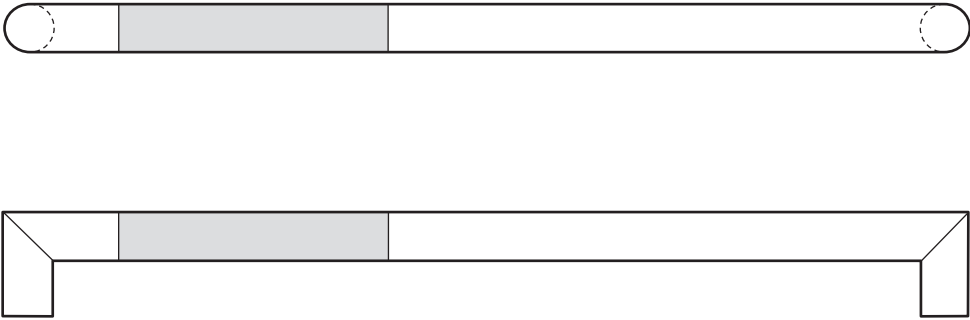

Architectural Door Accessories

ASSA ABLOY

The global leader in
door opening solutions

Rockwood RM7422 - NeoMitre - Push Bar with GripZone

Available Finishes:

- US32/629

DIAMETER:
1 1/2"

CTC:
up to 36"

PROJECTION:
3"

Specifications:

MATERIAL:
Stainless Steel

300 Main Street
Rockwood, Pennsylvania 15557
P: 800.458.2424 • F: 800.922.9212
www.rockwoodmfg.com • orders.rockwood@assaabloy.com