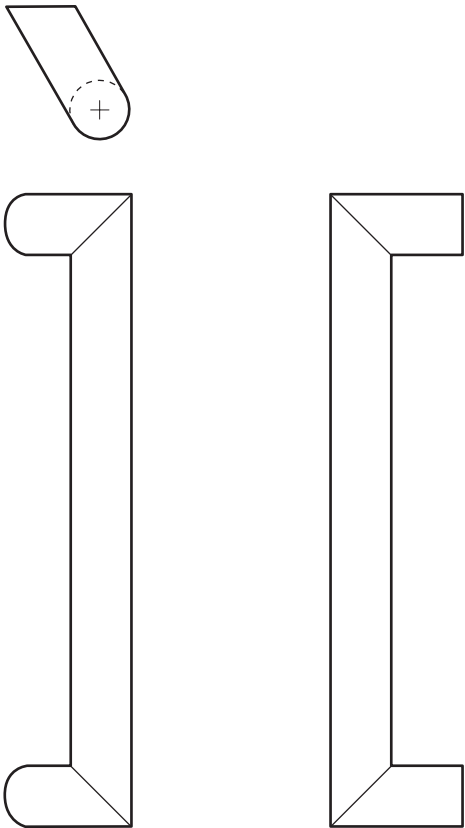

Architectural Door Accessories

ASSA ABLOY

The global leader in
door opening solutions

Rockwood RM7330 - NeoMitre - Offset Pull without GripZone

Available Finishes:

- US10BE
- US32D/630
- US32/629

DIAMETER:
1"

CTC:
Specify

PROJECTION:
2 3/4"

Specifications:

MATERIAL:
Stainless Steel

CTC:
Specify CTC up to 36"

300 Main Street
Rockwood, Pennsylvania 15557
P: 800.458.2424 • F: 800.922.9212
www.rockwoodmfg.com • orders.rockwood@assaabloy.com