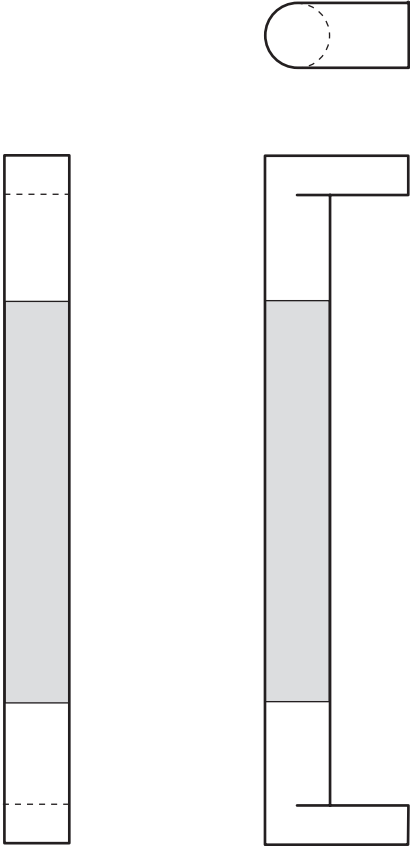

Architectural Door Accessories

ASSA ABLOY

The global leader in
door opening solutions

Rockwood RM7230 - NeoCylinder - Straight Pull with GripZone

Available Finishes:

- US32/629

DIAMETER:
1 1/4"

CTC:
Specify

PROJECTION:
2 3/4"

Specifications:

MATERIAL:
Stainless Steel

300 Main Street
Rockwood, Pennsylvania 15557
P: 800.458.2424 • F: 800.922.9212
www.rockwoodmfg.com • orders.rockwood@assaabloy.com