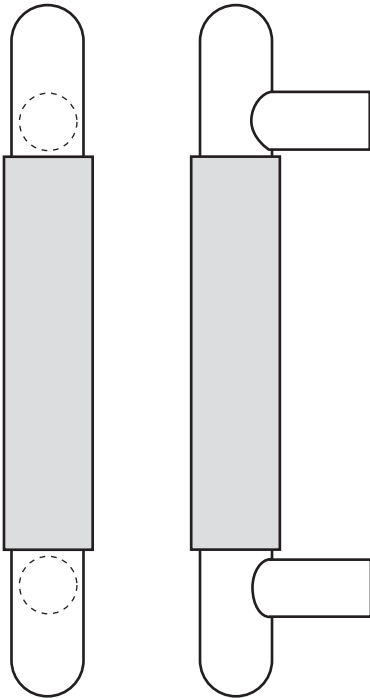

The global leader in
door opening solutions

Rockwood RM6540 - Small Leather - Surface Wrapped Straight Pull - Round Ends

Available Finishes:

- US3/605
- US4/606
- US10/612
- US10B/613
- US10BE/613E
- US32/629
- US32D/630
- US32DMS

DIAMETER:

1/2"

PROJECTION:

1 3/8"

CTC:

Specify

Specifications:

MATERIAL:

Brass, Stainless Steel

MOUNTING:

#8-32 x 1" Tapered Head Machine Screws (standard drawer thickness is 3/4"; advise if other than 3/4")