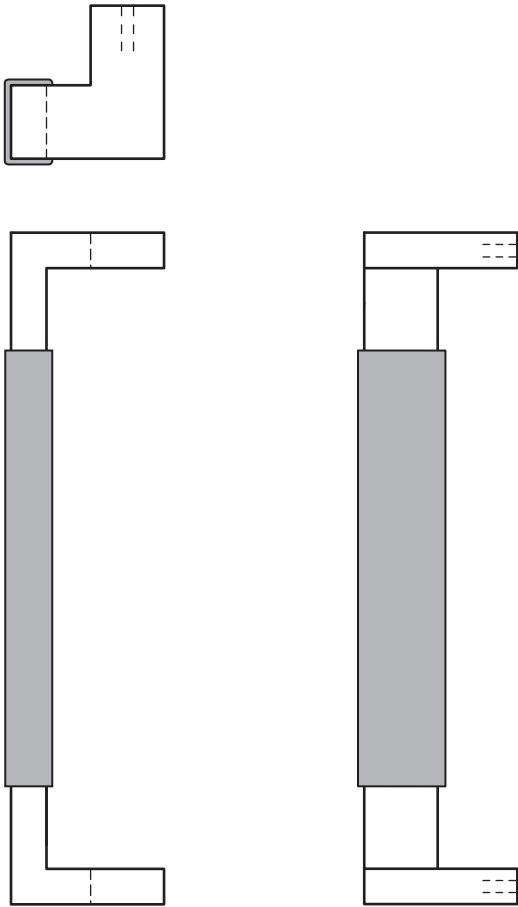

The global leader in
door opening solutions

Rockwood RM6430 - Upholstery Leather GeoMetek - Offset Pull - Rectangular Grip

Available Finishes:

- US10BE/613E
- US32/629
- US32D/630

GRIP SIZE:
3/4" x 1 1/2"

PROJECTION:
3 1/4"

CTC:
Specify

Specifications:

MATERIAL:
Stainless Steel

300 Main Street
Rockwood, Pennsylvania 15557
P: 800.458.2424 • F: 800.922.9212
www.rockwoodmfg.com • orders.rockwood@assaabloy.com