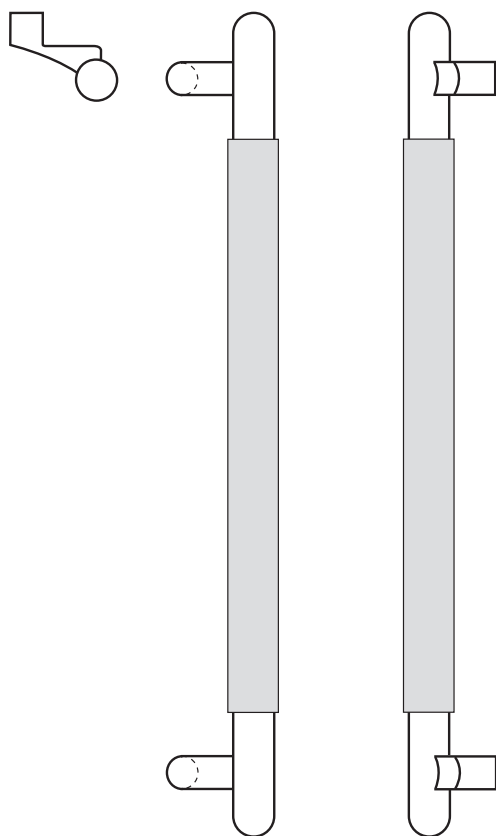

Rockwood RM6191 - Upholstery Leather - Long Offset Pull - Round Ends

Available Finishes:

- US3/605
- US4/606
- US10/612
- US10B/613
- US10BE/613E
- US32/629
- US32D/630

DIAMETER:
1 1/4" metal grip,
about 1/8" additional
for leather

PROJECTION:
2 3/4"

OVERALL:
36" to 96"

Specifications:

MATERIAL:

Brass, Bronze, Stainless Steel

OPTIONS:

- For optional mid-post, suffix the product number with "MP" (example: RM6191MP)
- Over 96" available on select finishes
- Upholstery Leather colors are available in both Black and Dark Brown

NOTE:

Maximum leather length is 72"