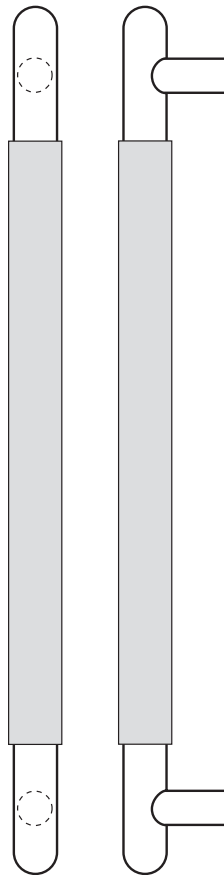

## Rockwood RM6182 - Upholstery Leather - Long Straight Pull - Round Ends

### Available Finishes:

- US3/605
- US4/606
- US10/612
- US10B/613
- US10BE/613E
- US32/629
- US32D/630

DIAMETER:  
1 1/2" metal grip,  
about 1/8" additional  
for leather

PROJECTION:  
3 1/4"

OVERALL:  
36" to 96"

#### OPTIONS:

- For optional mid-post, suffix the product number with "MP" (example: RM6182MP)
- Over 96" available on select finishes
- Upholstery Leather colors are available in both Black and Dark Brown

#### NOTE:

Maximum leather length is 72"