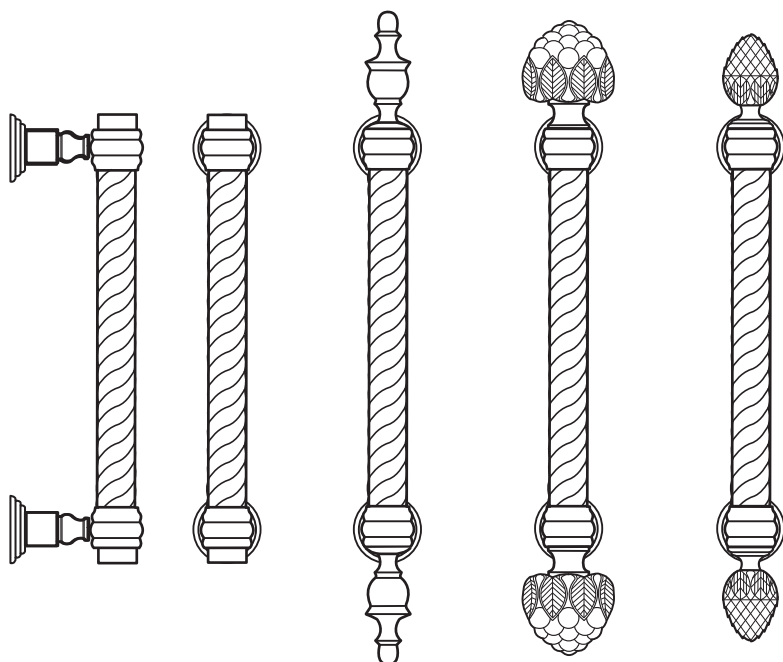

Architectural Door Accessories

ASSA ABLOY

The global leader in
door opening solutions

Rockwood RM5662 - Classic - Rope Grip Pull

Available Finishes:

- US3/605
- US4/606
- US10/612
- US10B/613
- US10BE/613E
- US15/619
- US15A/620
- US26/625
- US26D/626

MATERIAL SIZE:
CTC: Specify
Diameter: 1"
Projection: 3 ¹/₁₆"
Base Plate: Yes

Specifications:

MATERIAL:

Brass

ORDERING:

Select suffix finial style number to pull number; 1=Plain, 2=Urn, 3=Berry, 4=Pinecone (RM5662-2)