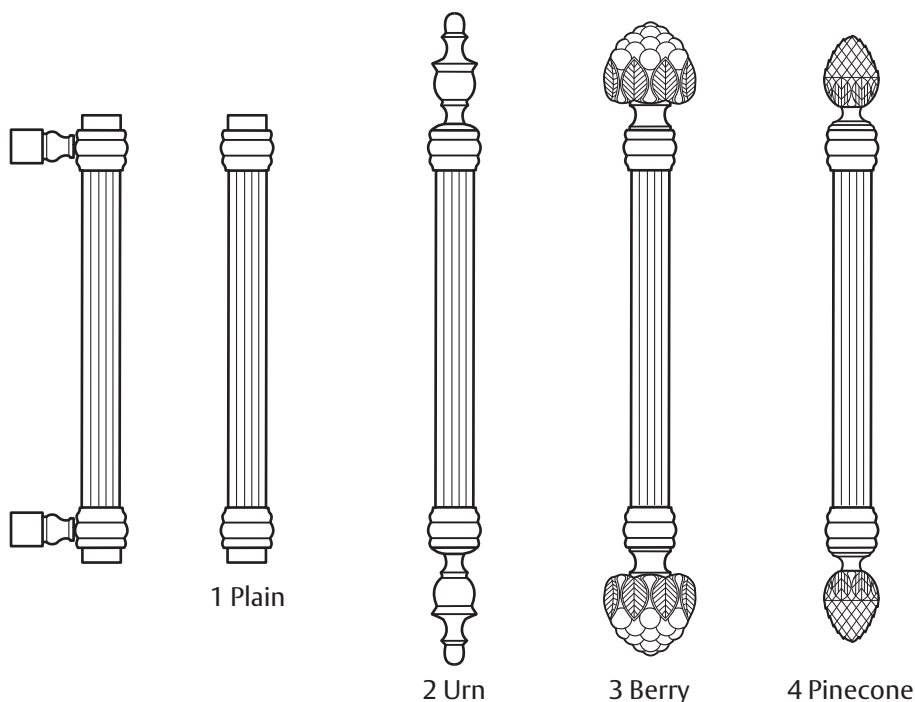

# Architectural Door Accessories

**ASSA ABLOY**

The global leader in  
door opening solutions

## Rockwood RM5654 - Classic - Fluted Grip Pull

### MATERIAL SIZE:

CTC: Specify  
Diameter: 1"  
Projection: 2 <sup>11</sup>/<sub>16</sub>"  
Base Plate: No