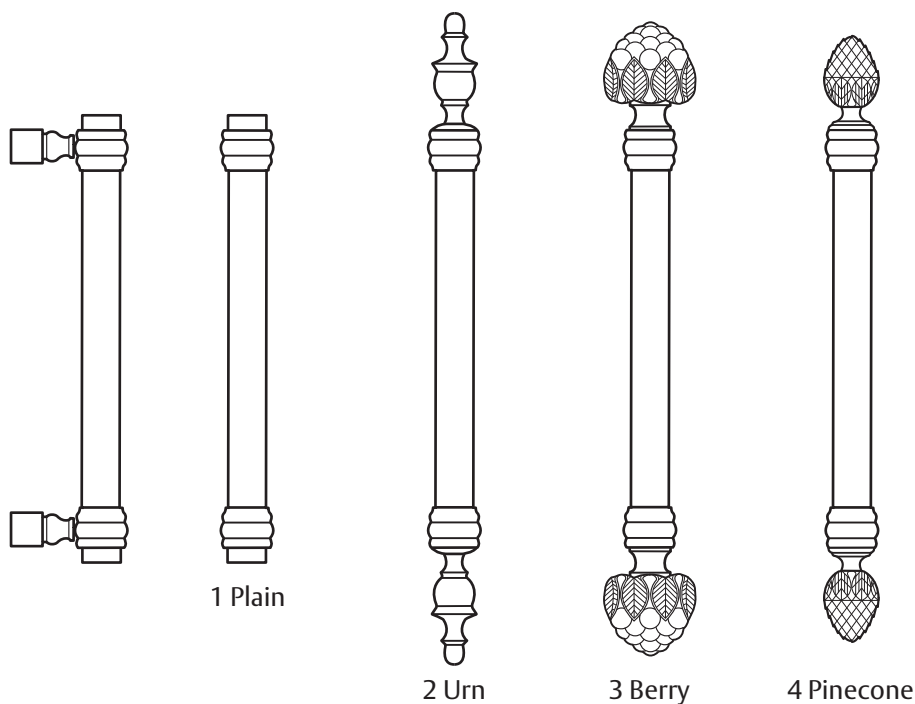

The global leader in
door opening solutions

Rockwood RM5650 - Classic - Plain Grip Pull

Available Finishes:

- US3/605
- US4/606
- US10/612
- US10B/613
- US10BE/613E
- US15/619
- US15A/620
- US26/625
- US26D/626

MATERIAL SIZE:

CTC: Specify
Diameter: 1"
Projection: 2 ¹¹/₁₆"
Base Plate: No

Specifications:

MATERIAL:

Brass

ORDERING:

Select suffix finial style number to pull number; 1=Plain, 2=Urn, 3=Berry, 4=Pinecone (RM5654-2)