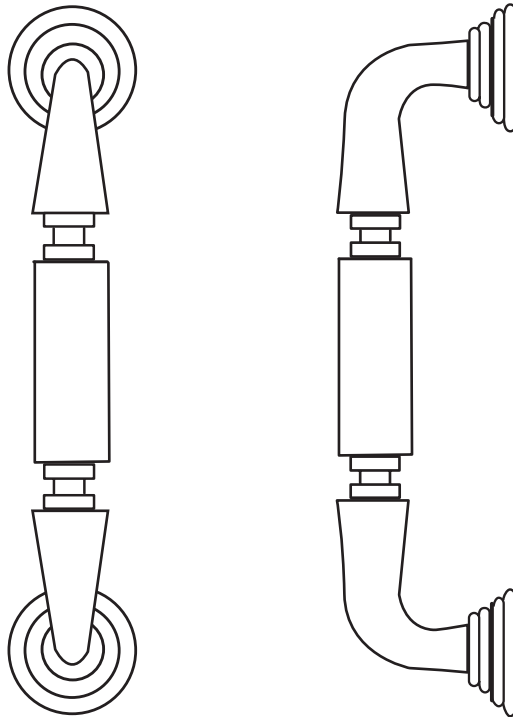

## Rockwood RM5522 - Traditional - Cast Pull

### MATERIAL:

Cast Brass