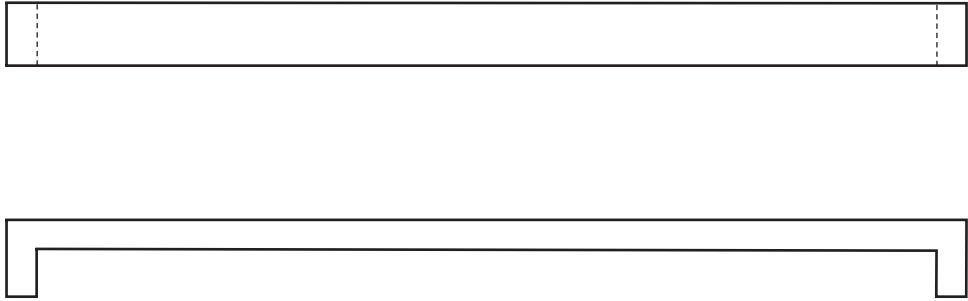

Architectural Door Accessories

ASSA ABLOY

The global leader in
door opening solutions

Rockwood RM5232 - PlanTek - Push Bar - Flat Ends

Available Finishes:

- US3/605
- US4/606
- US10/612
- US10B/613
- US10BE/613E
- US32/629
- US32D/630

MATERIAL SIZE:
1/2" x 1 1/4"

CTC:
up to 36"

PROJECTION:
2"

Specifications:

MATERIAL:

Brass, Bronze, Stainless Steel (Select products-see price list for availability)

300 Main Street
Rockwood, Pennsylvania 15557
P: 800.458.2424 • F: 800.922.9212
www.rockwoodmfg.com • orders.rockwood@assaabloy.com