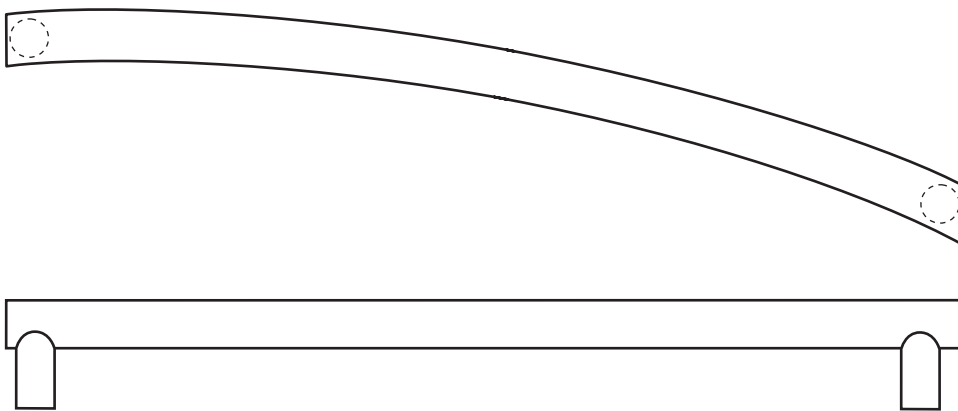

Rockwood RM4516RH - CenTrex - Radius Push Bars

Available Finishes:

- US3/605
- US4/606
- US10/612
- US10B/613
- US10BE/613E
- US26/625
- US26D/626
- US28/628
- US32/629
- US32D/630
- 313/710
- 315/711

MATERIAL SIZE:
CTC: up to 36"
Diameter: 1 1/4"
Projection: 2 3/4"

Specifications:

MATERIAL:

Aluminum, Brass, Bronze, Stainless Steel (Select finishes, see price list for availability)