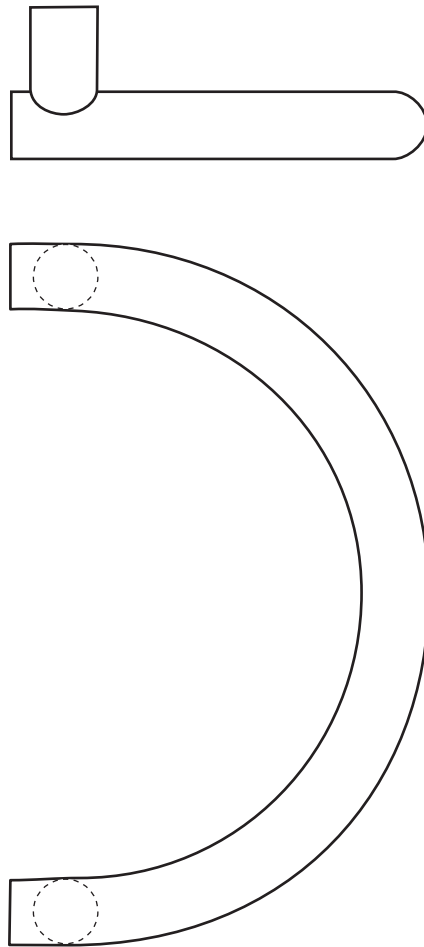

Architectural Door Accessories

ASSA ABLOY

The global leader in
door opening solutions

Rockwood RM4502 - CenTrex - Semi-Circular Pull

Available Finishes:

- US3/605
- US4/606
- US10/612
- US10B/613
- US10BE/613E
- US26/625
- US26D/626
- US28/628
- US32/629
- US32D/630
- 313/710
- 315/711

MATERIAL SIZE:

CTC: 11"

Diameter: 1 1/4"

Projection: 3"

Specifications:

MATERIAL:

Aluminum, Brass, Bronze, Stainless Steel (Select finishes, see price list for availability)

300 Main Street
Rockwood, Pennsylvania 15557
P: 800.458.2424 • F: 800.922.9212
www.rockwoodmfg.com • orders.rockwood@assaabloy.com

Rockwood RM4506 - CentTrex - Semi-Circular Pull

Available Finishes:

- US3/605
- US4/606
- US10/612
- US10B/613
- US10BE/613E
- US26/625
- US26D/626
- US28/628
- US32/629
- US32D/630
- 313/710
- 315/711

MATERIAL SIZE:

CTC: 12"

Diameter: 1 1/4"

Projection: 3"

Specifications:

MATERIAL:

Aluminum, Brass, Bronze, Stainless Steel (Select finishes, see price list for availability)