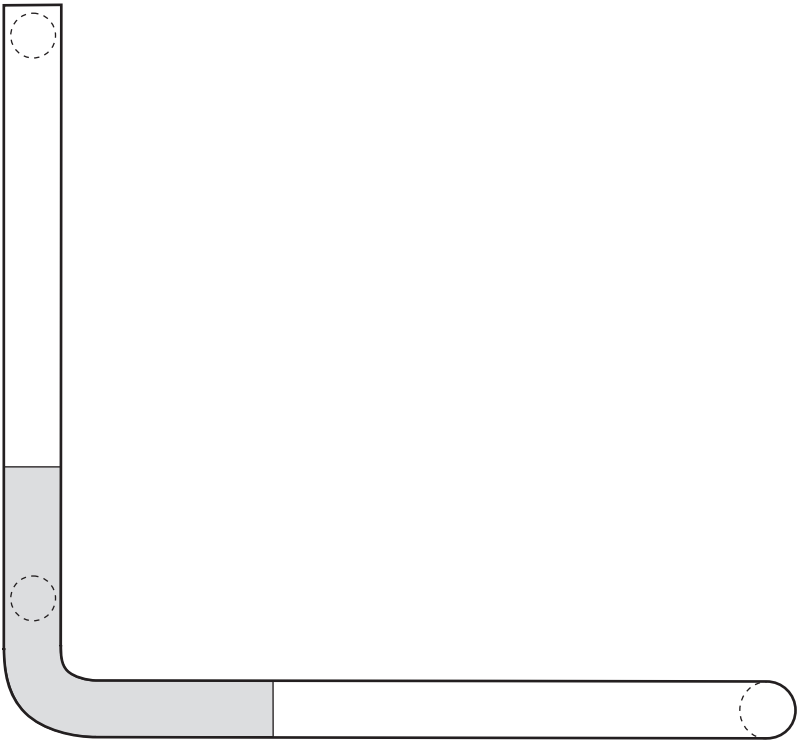

Architectural Door Accessories

ASSA ABLOY

The global leader in
door opening solutions

Rockwood RM422 - RightAngles - Long Angle Push Pull with GripZone (leg up)

Available Finishes:

- US3/605
- US9/611
- US32/629
- US32316

DIAMETER:
1 1/4"

CTC:
Specify Height x Width

PROJECTION:
3"

Specifications:

MATERIAL:
Brass, Bronze, Stainless Steel

ORDERING:
Specify handing and height x width

300 Main Street
Rockwood, Pennsylvania 15557
P: 800.458.2424 • F: 800.922.9212
www.rockwoodmfg.com • orders.rockwood@assaabloy.com