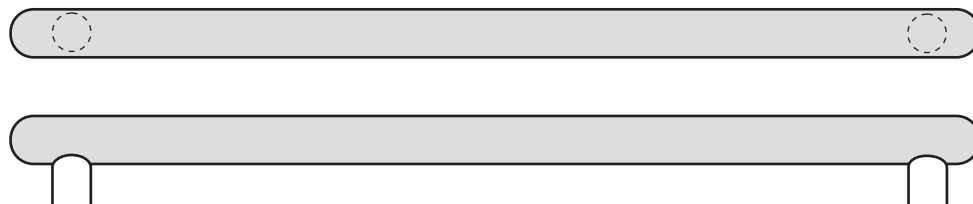

The global leader in
door opening solutions

Rockwood RM4126 - ArborTek - Push Bar - Round Ends

Available Finishes:

- US3/605
- US4/606
- US10/612
- US10B/613
- US10BE/613E
- US32/629
- US32D/630

DIAMETER:
1 1/2"

CTC:
Specify

PROJECTION:
3 1/4"

Specifications:

MATERIAL:

Brass, Bronze, Stainless Steel

NOTE:

Post location on push bars can be located 1/8" from end for narrow & medium stile doors
and 1" from end for flush and wide stile doors