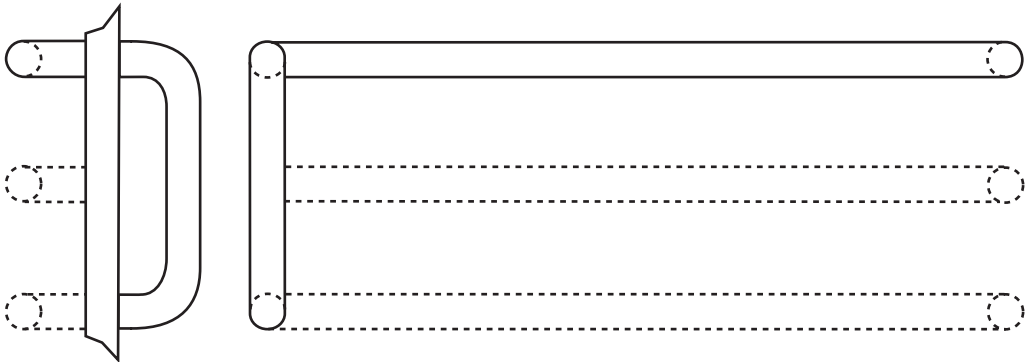

Architectural Door Accessories

ASSA ABLOY

The global leader in
door opening solutions

Rockwood RM371 - Tubular - Straight Push Pull Set

Available Finishes:

- US3/605
- US4/606
- US10/612
- US10B/613
- US10BE/613E
- US28/628
- US32/629
- US32316
- US32D/630
- US32D316
- 313/710
- 315/711

DIAMETER:
1 1/2"

CTC:
Pull: 12"
Bar: Specify

Specifications:

MATERIAL:

Aluminum, Brass, Bronze, Stainless Steel

300 Main Street
Rockwood, Pennsylvania 15557
P: 800.458.2424 • F: 800.922.9212
www.rockwoodmfg.com • orders.rockwood@assaabloy.com