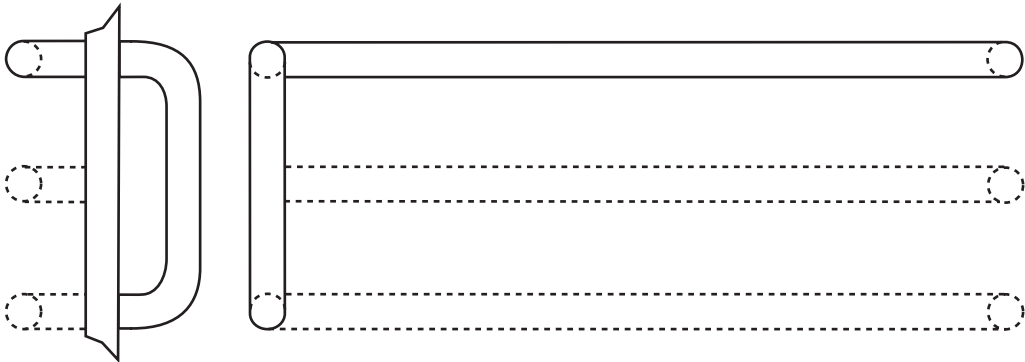

Architectural Door Accessories

ASSA ABLOY

The global leader in
door opening solutions

Rockwood RM372 - Tubular - Straight Push Pull Set

Available Finishes:

- US3/605
- US4/606
- US10/612
- US10B/613
- US10BE/613E
- US28/628
- US32/629
- US32316
- US32D/630
- US32D316
- 313/710
- 315/711

DIAMETER:
1 1/2"

CTC:
Pull: 18"
Bar: Specify

Specifications:

MATERIAL:

Aluminum, Brass, Bronze, Stainless Steel

300 Main Street
Rockwood, Pennsylvania 15557
P: 800.458.2424 • F: 800.922.9212
www.rockwoodmfg.com • orders.rockwood@assaabloy.com