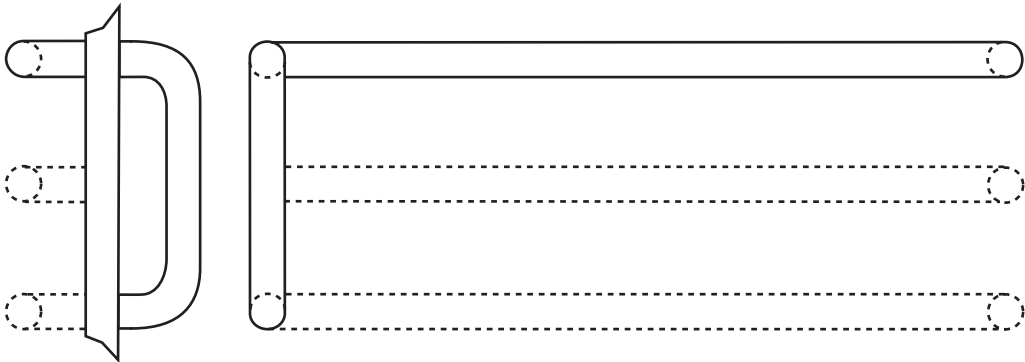

Architectural Door Accessories

ASSA ABLOY

The global leader in
door opening solutions

Rockwood RM351 - Tubular - Straight Push Pull Set

Available Finishes:

- US3/605
- US4/606
- US10/612
- US10B/613
- US10BE/613E
- US28/628
- US32/629
- US32316
- US32D/630
- US32D316
- 313/710
- 315/711

DIAMETER:
1 1/4"

CTC:
Pull: 12"
Bar: Specify

Specifications:

MATERIAL:

Aluminum, Brass, Bronze, Stainless Steel

300 Main Street
Rockwood, Pennsylvania 15557
P: 800.458.2424 • F: 800.922.9212
www.rockwoodmfg.com • orders.rockwood@assaabloy.com