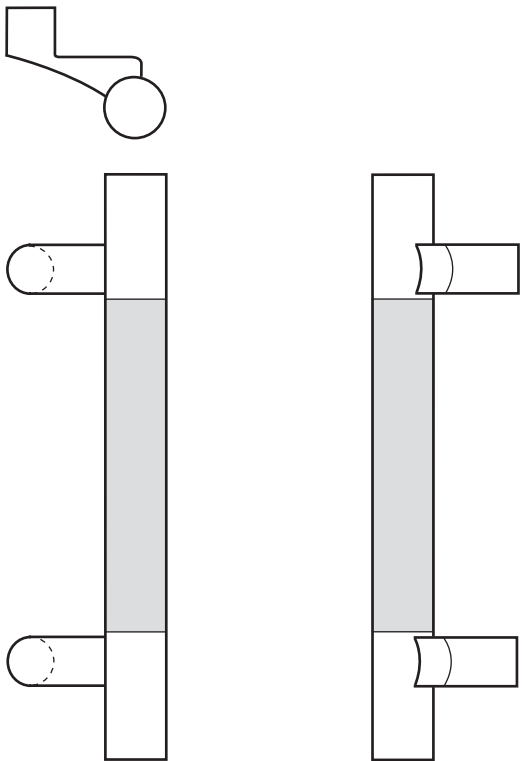

## Rockwood RM3410 - NeoTek - Offset Pull - Flat Ends