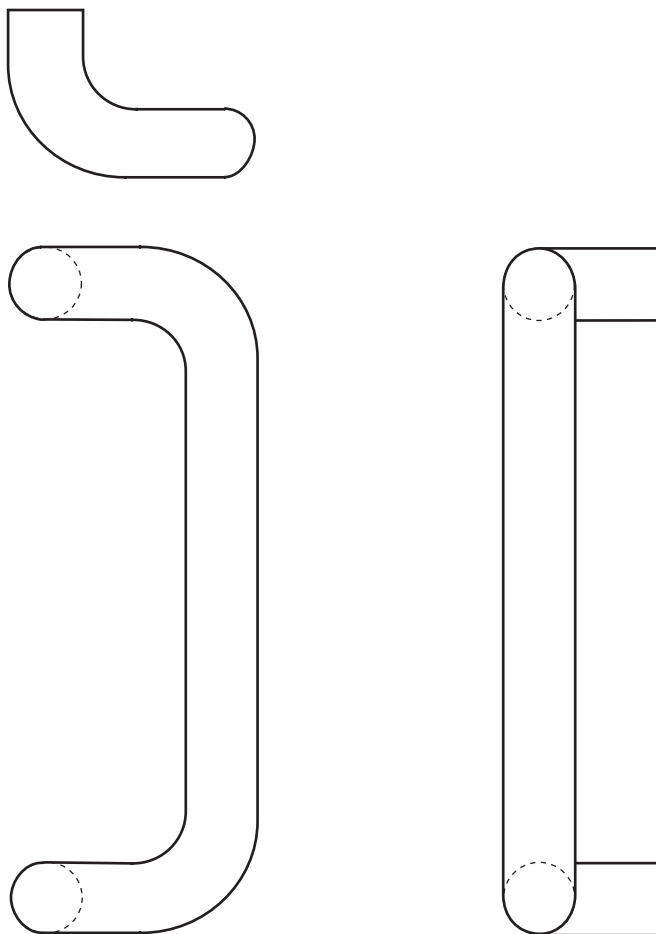

Architectural Door Accessories

ASSA ABLOY

The global leader in
door opening solutions

Rockwood RM221 - Tubular - 90° Offset Pull

Available Finishes:

- US3/605
- US4/606
- US10/612
- US10B/613
- US10BE/613E
- US28/628
- US32/629
- US32316
- US32D/630
- US32D316
- 313/710
- 315/711

DIAMETER:

1 1/2"

CTC:

12"

PROJECTION:

3 1/2"

Specifications:

MATERIAL:

DIAMETER:

1 1/2"

CTC:

18"

PROJECTION:

3 1/2"

Specifications:

MATERIAL:

DIAMETER:

1 1/2"

CTC:

24"

PROJECTION:

3 1/2"

Specifications:

MATERIAL: