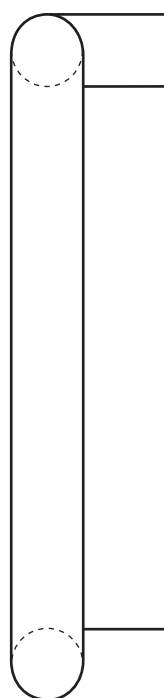

Architectural Door Accessories

ASSA ABLOY

The global leader in
door opening solutions

Rockwood RM224 - Tubular - 90° Offset Pull

Available Finishes:

- US3/605
- US4/606
- US10/612
- US10B/613
- US10BE/613E
- US28/628
- US32/629
- US32316
- US32D/630
- US32D316
- 313/710
- 315/711

DIAMETER:

1 1/2"

CTC:

36"

PROJECTION:

3 1/2"

Specifications:

MATERIAL:

Aluminum, Brass, Bronze, Stainless Steel

300 Main Street

Rockwood, Pennsylvania 15557

P: 800.458.2424 • F: 800.922.9212

www.rockwoodmfg.com • orders.rockwood@assaabloy.com

Copyright © 2017, Rockwood Manufacturing Company, an ASSA ABLOY Group company. All rights reserved. Reproduction in whole or in part without the express written permission of Rockwood Manufacturing Company is prohibited.