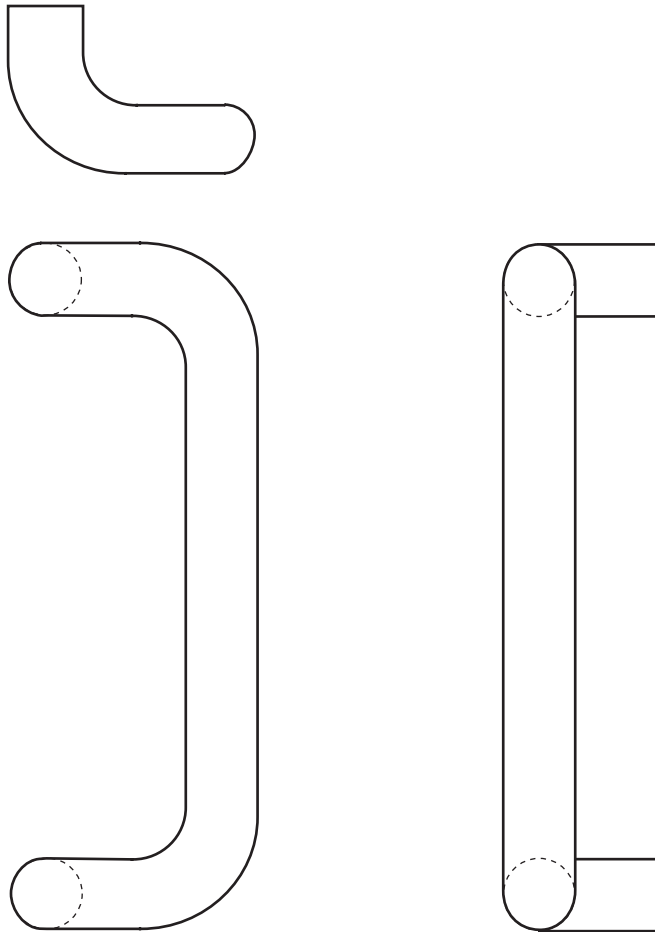

DIAMETER:

1 1/2"

CTC:

12"

PROJECTION:

3 1/2"

Specifications:

MATERIAL:

Architectural Door Accessories

ASSA ABLOY

The global leader in
door opening solutions

Rockwood RM222 - Tubular - 90° Offset Pull

Available Finishes:

- US3/605
- US4/606
- US10/612
- US10B/613
- US10BE/613E
- US28/628
- US32/629
- US32316
- US32D/630
- US32D316
- 313/710
- 315/711

DIAMETER:

1 1/2"

CTC:

18"

PROJECTION:

3 1/2"

Specifications:

MATERIAL:

DIAMETER:

1 1/2"

CTC:

24"

PROJECTION:

3 1/2"

Specifications:

MATERIAL: