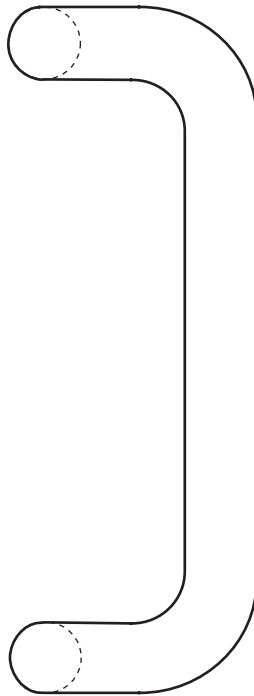

DIAMETER:

1 1/2"

CTC:

12"

PROJECTION:

3 1/2"

Specifications:

MATERIAL:

DIAMETER:

1 1/2"

CTC:

18"

PROJECTION:

3 1/2"

Specifications:

MATERIAL:

Architectural Door Accessories

ASSA ABLOY

The global leader in
door opening solutions

Rockwood RM223 - Tubular - 90° Offset Pull

Available Finishes:

- US3/605
- US4/606
- US10/612
- US10B/613
- US10BE/613E
- US28/628
- US32/629
- US32316
- US32D/630
- US32D316
- 313/710
- 315/711

DIAMETER:

1 1/2"

CTC:

24"

PROJECTION:

3 1/2"

Specifications:

MATERIAL: