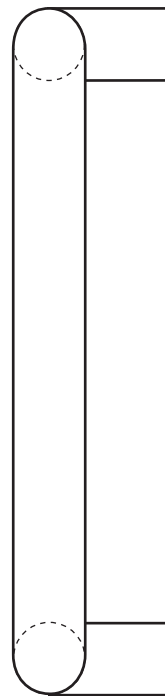

Architectural Door Accessories

ASSA ABLOY

The global leader in
door opening solutions

Rockwood RM223 - Tubular - 90° Offset Pull

Available Finishes:

- US3/605
- US4/606
- US10/612
- US10B/613
- US10BE/613E
- US28/628
- US32/629
- US32316
- US32D/630
- US32D316
- 313/710
- 315/711

DIAMETER:

1 1/2"

CTC:

24"

PROJECTION:

3 1/2"

Specifications:

MATERIAL:

Aluminum, Brass, Bronze, Stainless Steel

300 Main Street

Rockwood, Pennsylvania 15557

P: 800.458.2424 • F: 800.922.9212

www.rockwoodmfg.com • orders.rockwood@assaabloy.com

Copyright © 2017, Rockwood Manufacturing Company, an ASSA ABLOY Group company. All rights reserved. Reproduction in whole or in part without the express written permission of Rockwood Manufacturing Company is prohibited.