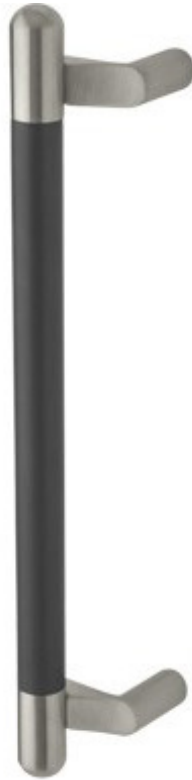

Architectural Door Accessories

ASSA ABLOY
Opening Solutions

Experience a safer
and more open world

Rockwood RM1470 - NoirMet Pull (Black Aluminum Grip)

Available Finishes:

- US3/605
- US4/606
- US10B/613
- US10BE/613E
- US32/629
- US32D/630

SIZE:

Diameter: $\frac{5}{8}$ "
Projection: $1 \frac{7}{8}$ "
Overall: 4" to 30"

Specifications:

MATERIAL:

Brass, Stainless Steel

POST:

Offset

END:

Round

GRIP:

Black Aluminum

OPTIONS:

Custom sizes made to order

FASTENER:

Standard #8-32 x 1" Tapered Head Machine Screws

ASSA ABLOY Opening Solutions
Architectural Accessories Group
Rockwood, PA
Phone: (800) 458-2424 • Fax: (800) 922-9212
www.assaabloydooraccessories.us