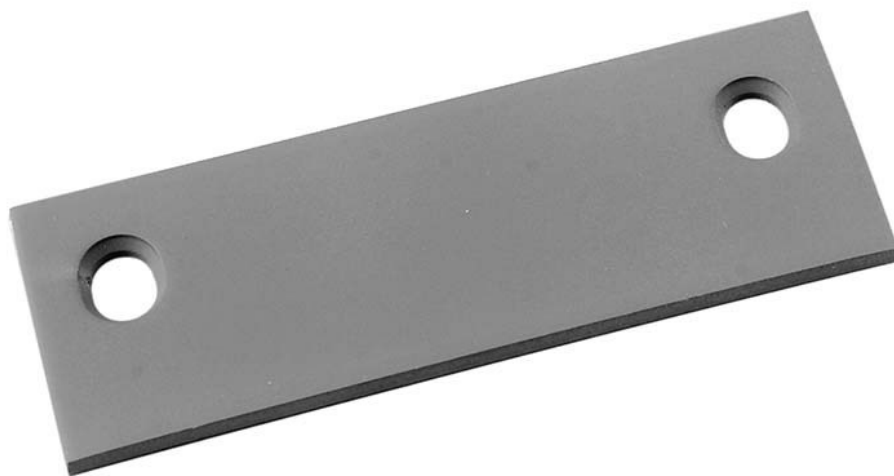

## Rockwood DFF4 - Frame Hinge Filler Plate

### Available Finishes:

- Prime Coat

SIZE:  
1 5/8" x 4 1/2"

WEIGHT:  
6.8 lbs./25

PACK QTY:  
25

### MATERIAL:

Steel