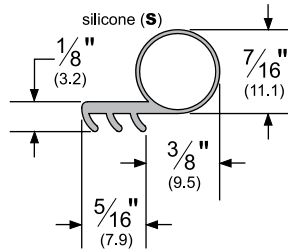

Architectural Door Accessories

ASSA ABLOY

Pemko Perimeter Gasketing:
PemkoPrene/Silicone/Thermoplastic Kerf-In Weatherstrip

The global leader in
door opening solutions

S52_

AVAILABLE FINISHES: **BL, W**
AVAILABLE LENGTHS: **100'**
KERF WIDTH: **1/8" (3.2 mm)**
KERF HEIGHT: **5/16" (7.9 mm)**
BULB WIDTH: **7/16" (11.1 mm)**
BULB HEIGHT: **3/8" (9.5 mm)**

TOTAL HEIGHT WITH KERF: **11/16" (17.5 mm)**

BL (Black)
W (White)

| |
|---------------|
| TITLE: |
| PREPARED FOR: |
| PREPARED BY: |
| DATE: |
| COMMENTS: |