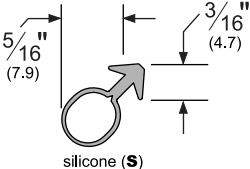

Architectural Door Accessories

ASSA ABLOY

Pemko Perimeter Gasketing: Silicone/
Thermoplastic Kerf-In Weatherstrip

The global leader in
door opening solutions

S109_

AVAILABLE FINISHES: **D, W**
AVAILABLE LENGTHS: **100'**
STEM HEIGHT: **3/16" (4.7 mm)**
EXPOSED WIDTH: **5/16" (7.9 mm)**