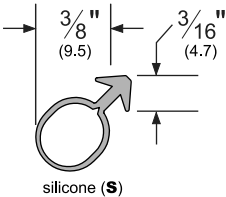

Architectural Door Accessories

ASSA ABLOY

Pemko Perimeter Gasketing: Silicone/
Thermoplastic Kerf-In Weatherstrip

The global leader in
door opening solutions

S105_

AVAILABLE FINISHES: **D, W**
AVAILABLE LENGTHS: **100'**
STEM HEIGHT: **3/16" (4.7 mm)**
EXPOSED WIDTH: **3/8" (9.5 mm)**