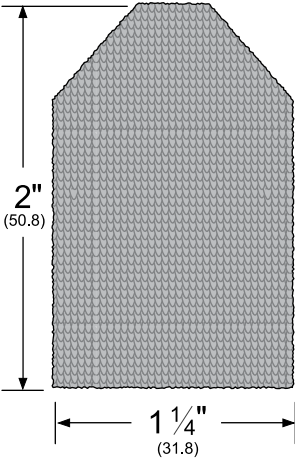

# Architectural Door Accessories

**ASSA ABLOY**

Pemko Perimeter Gasketing:  
Adhesive Corner Pad

The global leader in  
door opening solutions

## P112PS / P112WPS

AVAILABLE COLORS: **BL, W**  
WIDTH: 1-1/4" (31.8 mm)  
HEIGHT: 2" (50.8 mm)

**BL** (Black Pad)  
**W** (White Pad)

TITLE:
PREPARED FOR:
PREPARED BY:
DATE:
COMMENTS: