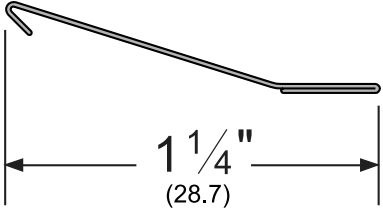

Architectural Door Accessories

ASSA ABLOY

Pemko Perimeter Gasketing:
Spring Bronze - Wood Doors/Windows

The global leader in
door opening solutions

_70D-100

AVAILABLE FINISHES: **B**
AVAILABLE LENGTHS: **100'**
WIDTH: **1-1/4" (28.7 mm)**

B (Bronze/Brass)

TITLE:
PREPARED FOR:
PREPARED BY:
DATE:
COMMENTS: