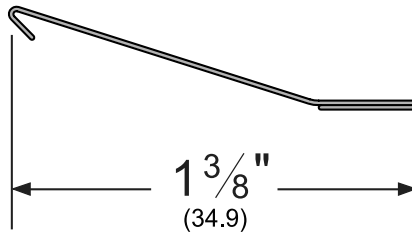

WIDTH: **1-1/8" (28.6 mm)**

B (Bronze/Brass)

TITLE:
PREPARED FOR:
PREPARED BY:
DATE:
COMMENTS:

Architectural Door Accessories

ASSA ABLOY

Pemko Perimeter Gasketing:
Spring Bronze - Wood Doors/Windows

The global leader in
door opening solutions

_70D-100

AVAILABLE FINISHES: **B**
AVAILABLE LENGTHS: **100'**
WIDTH: **1-1/4" (28.7 mm)**

B (Bronze/Brass)

TITLE:
PREPARED FOR:
PREPARED BY:
DATE:
COMMENTS:

Architectural Door Accessories

ASSA ABLOY

Pemko Perimeter Gasketing:
Spring Bronze - Wood Doors/Windows

The global leader in
door opening solutions

_70E-100

AVAILABLE FINISHES: **B**

AVAILABLE LENGTHS: **100'**

WIDTH: **1-3/8" (34.9 mm)**

B (Bronze/Brass)

TITLE:
PREPARED FOR:
PREPARED BY:
DATE:
COMMENTS:

Architectural Door Accessories