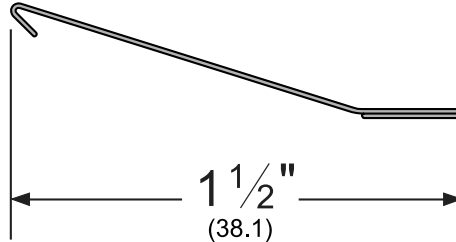

The global leader in
door opening solutions

_70E-100

AVAILABLE FINISHES: **B**

AVAILABLE LENGTHS: **100'**

WIDTH: **1-3/8" (34.9 mm)**

B (Bronze/Brass)

TITLE:
PREPARED FOR:
PREPARED BY:
DATE:
COMMENTS:

Architectural Door Accessories

ASSA ABLOY

Pemko Perimeter Gasketing:
Spring Bronze - Wood Doors/Windows

The global leader in
door opening solutions

_70F-100

AVAILABLE FINISHES: **B**

AVAILABLE LENGTHS: **100'**

WIDTH: **1-1/2" (38.1 mm)**