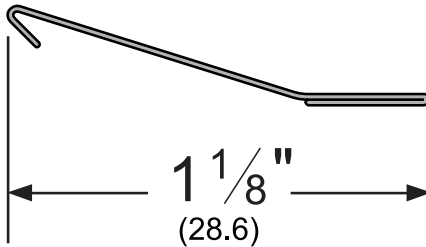

WIDTH: **1-1/8" (28.6 mm)**

B (Bronze/Brass)

TITLE:
PREPARED FOR:
PREPARED BY:
DATE:
COMMENTS:

Architectural Door Accessories

ASSA ABLOY

Pemko Perimeter Gasketing:
Spring Bronze - Wood Doors/Windows

The global leader in
door opening solutions