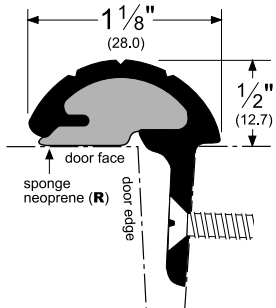

Architectural Door Accessories

ASSA ABLOY

Pemko Astragals & Meeting Stiles: "T" and Overlapping Astragals

The global leader in
door opening solutions

352_R

AVAILABLE FINISHES: C, D, G
PROFILE WIDTH: 1-1/8" (28.0 mm)
HEIGHT: 1/2" (12.7 mm)