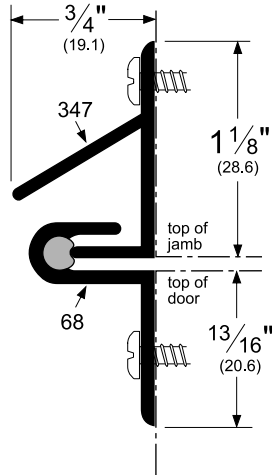

Architectural Door Accessories

ASSA ABLOY

Pemko Door Bottoms: Door Top Weatherstrip

The global leader in
door opening solutions

347_

AVAILABLE FINISHES: A, D, G
WIDTH: 3/4" (19.1 mm)
HEIGHT: 1-1/8" (28.6 mm)