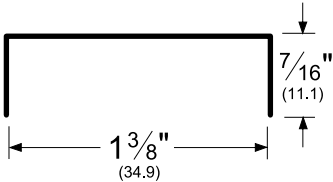

Architectural Door Accessories

ASSA ABLOY

Pemko Door Bottoms: Door Top Weatherstrip

The global leader in
door opening solutions

_343

AVAILABLE FINISHES: PA

AVAILABLE LENGTHS: 36", 48"

WIDTH: 1-3/8" (34.9 mm)

HEIGHT: 7/16" (11.1 mm)

PA (Painted Aluminum)

TITLE:
PREPARED FOR:
PREPARED BY:
DATE:
COMMENTS: