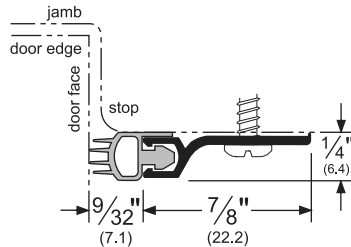

Architectural Door Accessories

ASSA ABLOY

Pemko Perimeter Gasketing: Standard Perimeter Gasketing

The global leader in
door opening solutions

306_V

AVAILABLE FINISHES: **A, BDG, D, G, PW, SN**

WIDTH: **1/4" (6.4 mm)**

PROFILE HEIGHT: **7/8" (22.2 mm)**

TOTAL HEIGHT WITH INSERT: **1-5/32" (29.3 mm)**

A (Mill Finish Aluminum)

BDG (Bright Dip Gold Anodized Aluminum)

D (Dark Bronze Anodized Aluminum)

G (Gold Anodized Aluminum)

PW (Painted White Aluminum)

SN (Satin Nickel Anodized Aluminum)

TITLE:

PREPARED FOR:

PREPARED BY:

DATE:

COMMENTS: