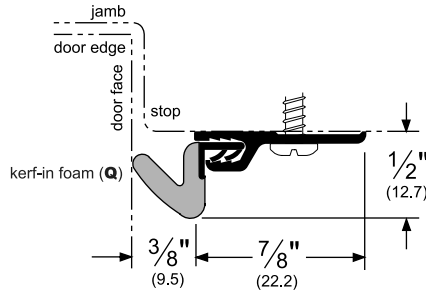

Architectural Door Accessories

ASSA ABLOY

Pemko Perimeter Gasketing: Standard Perimeter Gasketing

The global leader in
door opening solutions

306_Q

AVAILABLE FINISHES: **A, D, PW**

WIDTH: **1/2" (12.7 mm)**

PROFILE HEIGHT: **7/8" (22.2 mm)**

TOTAL HEIGHT WITH INSERT: **1-1/4" (31.7 mm)**

A (Mill Finish Aluminum)

D (Dark Bronze Anodized Aluminum)

PW (Painted White Aluminum)

TITLE:

PREPARED FOR:

PREPARED BY:

WIDTH: **1/4" (6.4 mm)**

PROFILE HEIGHT: **7/8" (22.2 mm)**

TOTAL HEIGHT WITH INSERT: **1-5/32" (29.3 mm)**

A (Mill Finish Aluminum)

BDG (Bright Dip Gold Anodized Aluminum)

D (Dark Bronze Anodized Aluminum)