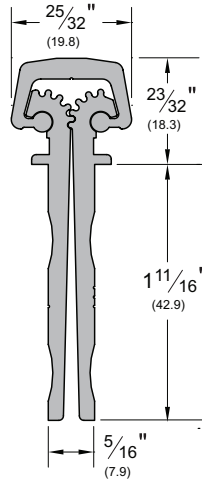

Architectural Door Accessories

ASSA ABLOY

PemkoHinge® Continuous Geared Hinges: Full-Mortise Hinges: Short Leaf Flush

The global leader in
door opening solutions

_FM_SLF

LISTED
DOOR HINGE
76Y2

AVAILABLE FINISHES: **BL, C, D, G, PW, SN**

WIDTH: **5/16" (7.9 mm)**
(between frame edge and door edge)

CAP WIDTH: **25/32" (19.8 mm)**

HEIGHT: **1-11/16" (42.9 mm)**
(to flange/frame & door edge sides)

HEIGHT: **11/16" (17.5 mm)**
(flange to top of cap)

BL (Black Anodized) - special request only

C (Clear Anodized)

D (Dark Bronze Anodized)

G (Gold Anodized)

PW (Painted White) - special request only

SN (Satin Nickel Anodized)

TITLE:

PREPARED FOR:

PREPARED BY:

DATE:

COMMENTS: