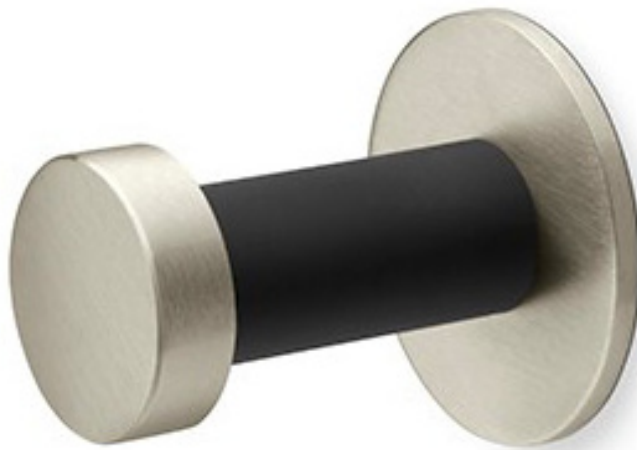

# Architectural Door Accessories

**ASSA ABLOY**

The global leader in  
door opening solutions

## Rockwood RM838 - Coat Hook SoftMet

### Available Finishes:

- US10BE/613E
- US32/629
- US32D/630

BASE PLATE  
DIAMETER:  
1 1/4"

PROJECTION:  
2 1/4"