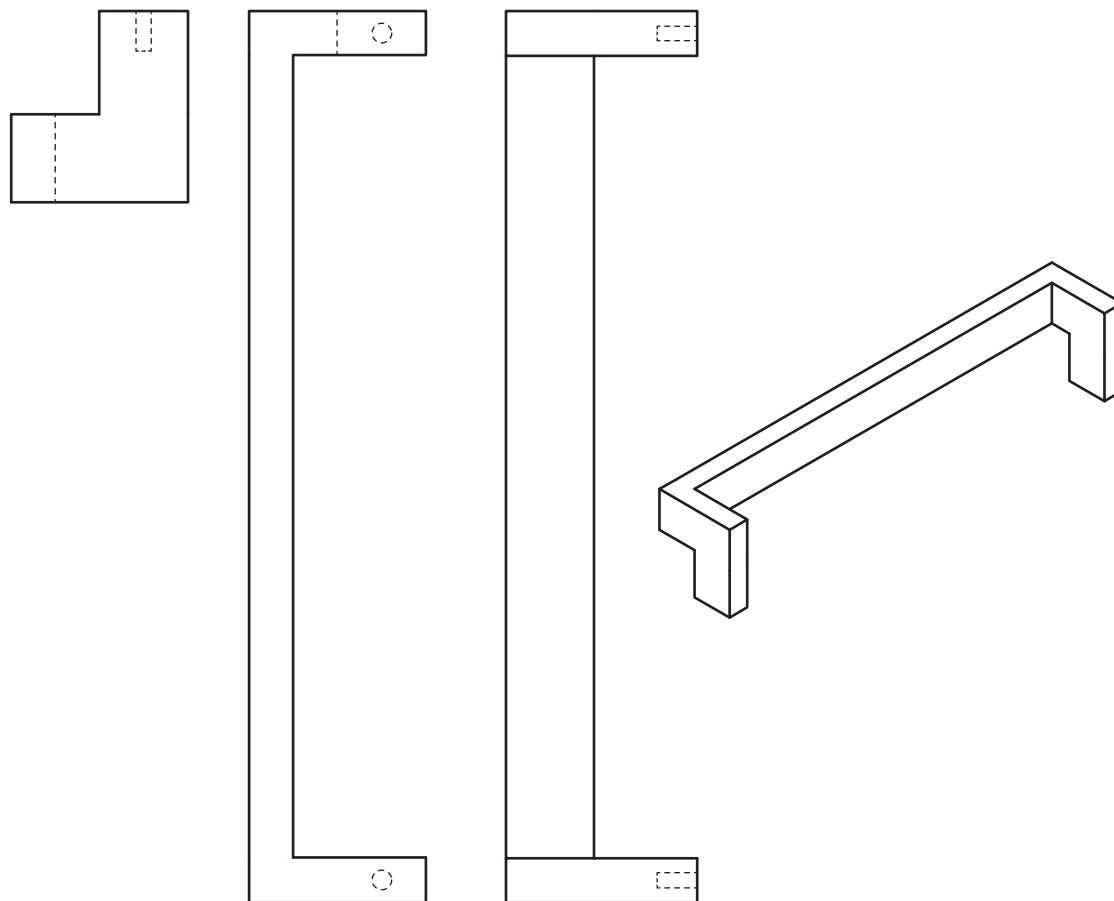

Architectural Door Accessories

ASSA ABLOY

The global leader in
door opening solutions

Rockwood RM7930 - GeoMetek Offset Pull

Available Finishes:

- US10BE/613E
- US32/629
- US32D/630

SIZE:

Material: $\frac{3}{4}$ " x $1 \frac{1}{2}$ "

Projection: $3 \frac{1}{4}$ "

CTC: Specify

Specifications:

MATERIAL:

Stainless Steel

OPTIONS:

- For optional mid-post, suffix the product number with "MP" (example: RM7930MP)
- Over 96" available on select finishes

300 Main Street
Rockwood, Pennsylvania 15557
P: 800.458.2424 • F: 800.922.9212
www.rockwoodmfg.com • orders.rockwood@assaabloy.com

CS-RM7930 4/18