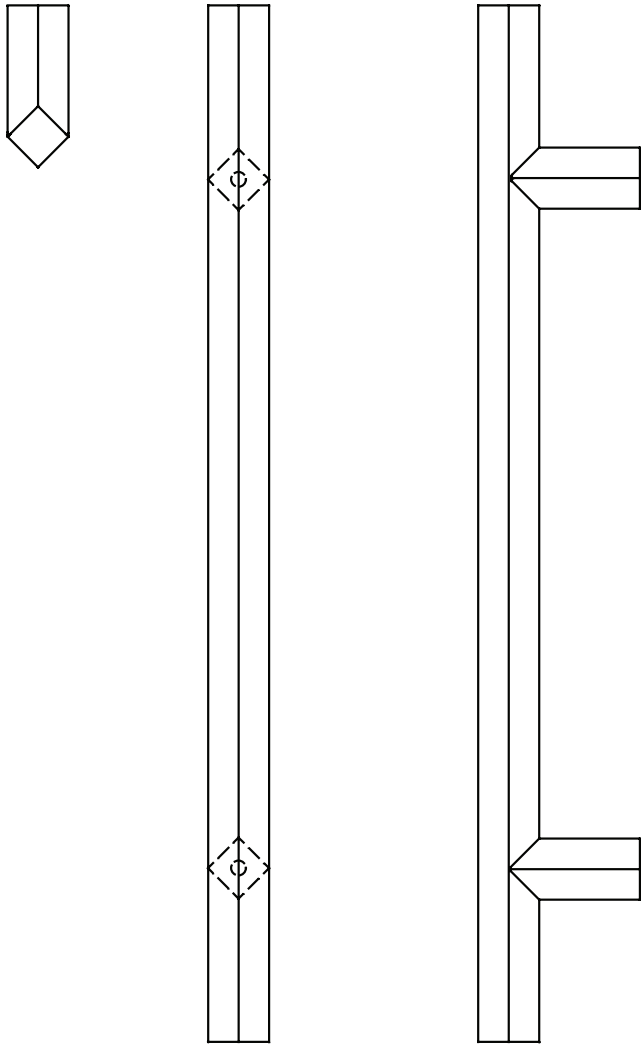

Architectural Door Accessories

ASSA ABLOY

The global leader in
door opening solutions

Rockwood RM7805 - Diamond Flat End, Diamond Post Pull

Available Finishes:

- US32D/630
- US32/629
- US10BE/613E
- STOCK PCs

SIZE:

Material: $\frac{3}{4}$ " x $\frac{3}{4}$ "

Projection: $2 \frac{3}{4}$ "

CTC: Specify

Specifications:

MATERIAL:

Stainless Steel

OPTIONS:

For optional mid-post, suffix the product number with "MP" (example: RM7805MP)

300 Main Street
Rockwood, Pennsylvania 15557
P: 800.458.2424 • F: 800.922.9212
www.rockwoodmfg.com • orders.rockwood@assaabloy.com