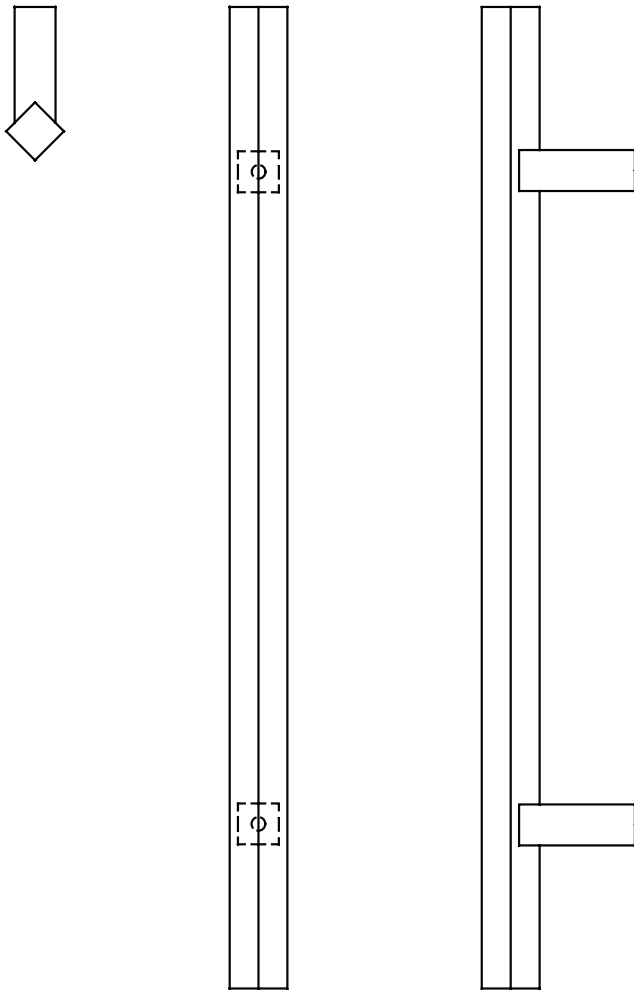

Architectural Door Accessories

ASSA ABLOY

The global leader in
door opening solutions

Rockwood RM7800 - Diamond Flat End, Square Post Pull

Available Finishes:

- US32D/630
- US32/629
- US10BE/613E
- STOCK PCs

SIZE:

Material: $\frac{3}{4}$ " x $\frac{3}{4}$ "
Projection: $2 \frac{3}{4}$ "
CTC: Specify

Specifications:

MATERIAL:
Stainless Steel

OPTIONS:
For optional mid-post, suffix the product number with "MP" (example: RM7800MP)

300 Main Street
Rockwood, Pennsylvania 15557
P: 800.458.2424 • F: 800.922.9212
www.rockwoodmfg.com • orders.rockwood@assaabloy.com