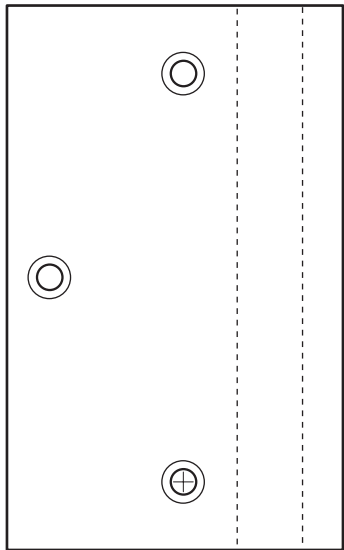

Architectural Door Accessories

ASSA ABLOY

The global leader in
door opening solutions

Rockwood RM753 - Edge Pull Bevel Edge Door

Available Finishes:

- US3/605
- US4/606
- US10/612
- US10B/613
- US10BE/613E
- US32/629
- US32D/630

Specifications:

MATERIAL:
Brass, Bronze, Stainless Steel

RETURN:
No

ROD SIZE:
Specify

ORDERING:
Select style pull number, select standard length: 2", 2 1/2", 3", 4", 5", 6", specify door thickness.
Example: RM753-4" US32D 1 3/4" door

300 Main Street
Rockwood, Pennsylvania 15557
P: 800.458.2424 • F: 800.922.9212
www.rockwoodmfg.com • orders.rockwood@assaabloy.com