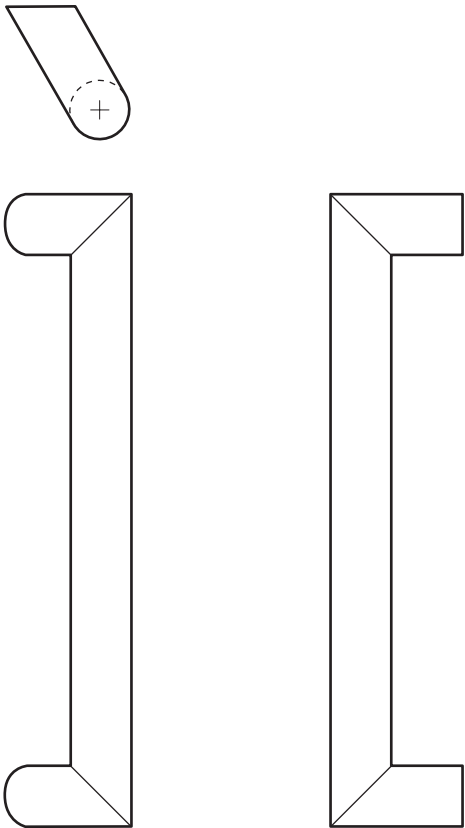

Architectural Door Accessories

ASSA ABLOY

The global leader in
door opening solutions

Rockwood RM7350 - NeoMitre - Offset Pull without GripZone

Available Finishes:

- US10BE
- US32D/630
- US32/629

DIAMETER:
1 1/2"

CTC:
Specify

PROJECTION:
3 1/4"

Specifications:

MATERIAL:
Stainless Steel

CTC:
Specify CTC up to 36"

300 Main Street
Rockwood, Pennsylvania 15557
P: 800.458.2424 • F: 800.922.9212
www.rockwoodmfg.com • orders.rockwood@assaabloy.com