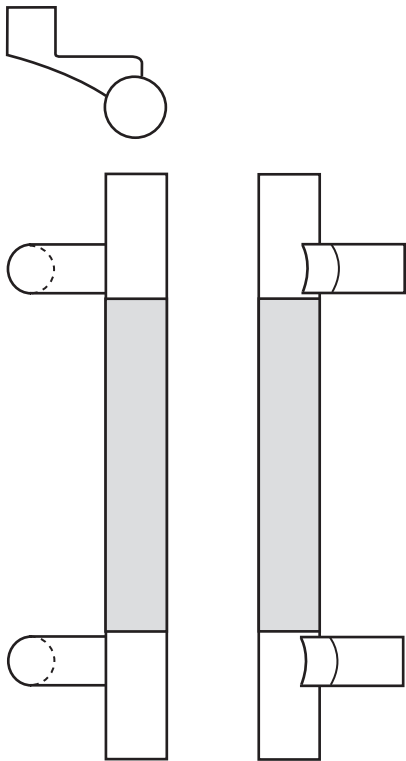

Architectural Door Accessories

ASSA ABLOY

The global leader in
door opening solutions

Rockwood RM6630 - Small Leather - Flush Wrapped Offset Pull - Flat Ends

Available Finishes:

- US10BE/613E
- US32/629
- US32D/630
- US32DMS

DIAMETER:

5/8"

PROJECTION:

1 7/8"

CTC:

Specify

Specifications:

MATERIAL:

Brass, Stainless Steel

MOUNTING:

#8-32 x 1" Tapered Head Machine Screws (standard drawer thickness is 3/4"; advise if other than 3/4")

300 Main Street
Rockwood, Pennsylvania 15557
P: 800.458.2424 • F: 800.922.9212
www.rockwoodmfg.com • orders.rockwood@assaabloy.com