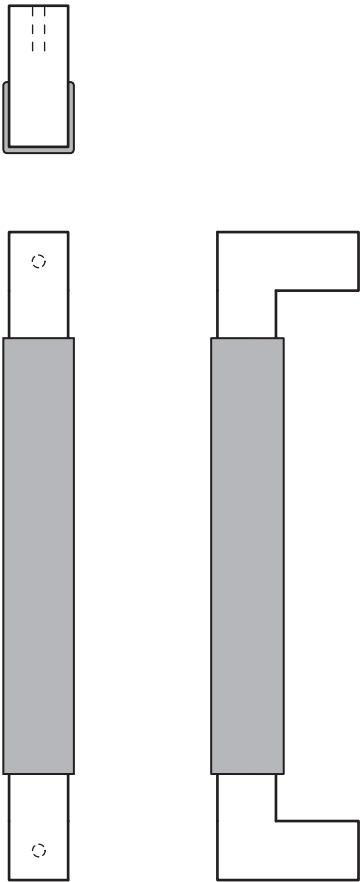

The global leader in
door opening solutions

Rockwood RM6440 - Upholstery Leather GeoMetek - Straight Pull - Square Grip

Available Finishes:

- US10BE/613E
- US32/629
- US32D/630

GRIP SIZE:
1 1/4" x 1 1/4"

PROJECTION:
3"

CTC:
Specify

Specifications:

MATERIAL:
Stainless Steel