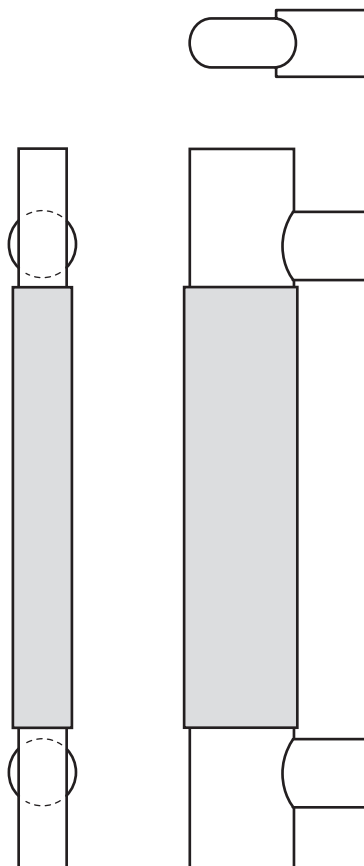

The global leader in
door opening solutions

Rockwood RM6230 - Leather Oval - Flat Oval - Large Posts

Available Finishes:

- US10BE/613E
- US32/629
- US32D/630

GRIP SIZE:
3/4" x 1 1/2"

POST:
1"

PROJECTION:
3 1/4"

CTC:
Specify

Specifications:

MATERIAL:
Stainless Steel

CTC:
Standard overall length is 4" greater than CTC for pulls up to 36" CTC, and 6" greater than CTC for pulls 36" CTC and larger. Maximum leather length is 72".

OPTIONS:
Over 96" available on select finishes

NOTE:
Other Length Ordering Options: Specify a mid-post on full height pulls to provide the most rigid grip where heavy doors or high wind loads are present.