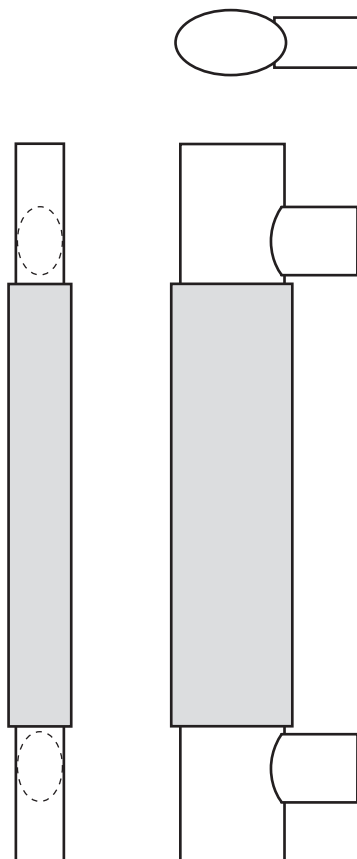

Architectural Door Accessories

ASSA ABLOY

The global leader in
door opening solutions

Rockwood RM6200 - Leather Oval - True Oval

Available Finishes:

- US10BE/613E
- US32/629
- US32D/630

GRIP SIZE:
1" x 1 1/2"

POST:
Oval

PROJECTION:
3"

CTC:
Specify

Specifications:

MATERIAL:
Stainless Steel

CTC:
Standard overall length is 4" greater than CTC for pulls up to 36" CTC, and 6" greater than CTC for pulls 36" CTC and larger. Maximum leather length is 72".

OPTIONS:
Over 96" available on select finishes

NOTE:
Other Length Ordering Options: Specify a mid-post on full height pulls to provide the most rigid grip where heavy doors or high wind loads are present.