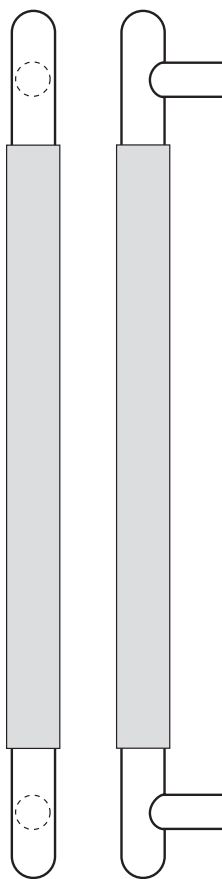

Rockwood RM6181 - Upholstery Leather - Long Straight Pull - Round Ends

Available Finishes:

- US3/605
- US4/606
- US10/612
- US10B/613
- US10BE/613E
- US32/629
- US32D/630

DIAMETER:
1 1/4" metal grip,
about 1/8" additional
for leather

PROJECTION:
3"

OVERALL:
36" to 96"

Specifications:

MATERIAL:

Brass, Bronze, Stainless Steel

OPTIONS:

- For optional mid-post, suffix the product number with "MP" (example: RM6181MP)
- Over 96" available on select finishes
- Upholstery Leather colors are available in both Black and Dark Brown

NOTE:

Maximum leather length is 72"