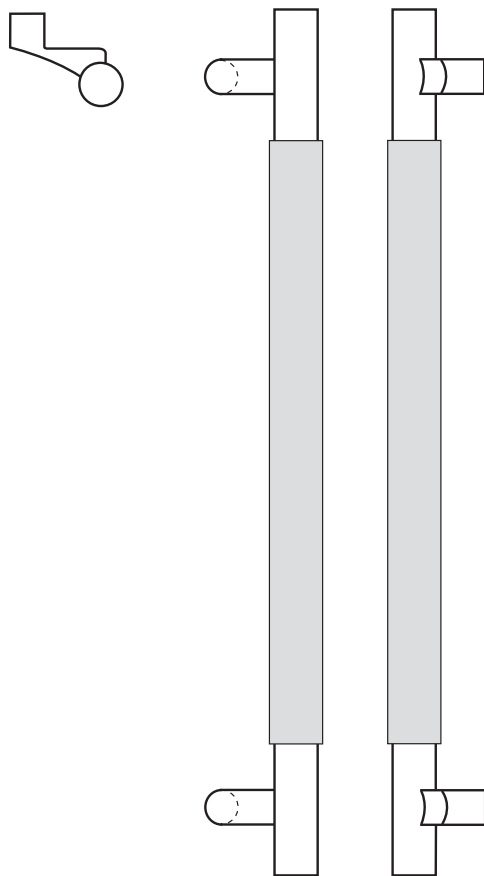

Rockwood RM6172 - Upholstery Leather - Long Offset Pull - Flat Ends

Available Finishes:

- US3/605
- US4/606
- US10/612
- US10B/613
- US10BE/613E
- US32/629
- US32D/630

DIAMETER:
1 1/2" metal grip,
about 1/8" additional
for leather

PROJECTION:
3"

OVERALL:
36" to 96"

Specifications:

MATERIAL:

Brass, Bronze, Stainless Steel

OPTIONS:

- For optional mid-post, suffix the product number with "MP" (example: RM6172MP)
- Over 96" available on select finishes
- Upholstery Leather colors are available in both Black and Dark Brown

NOTE:

Maximum leather length is 72"