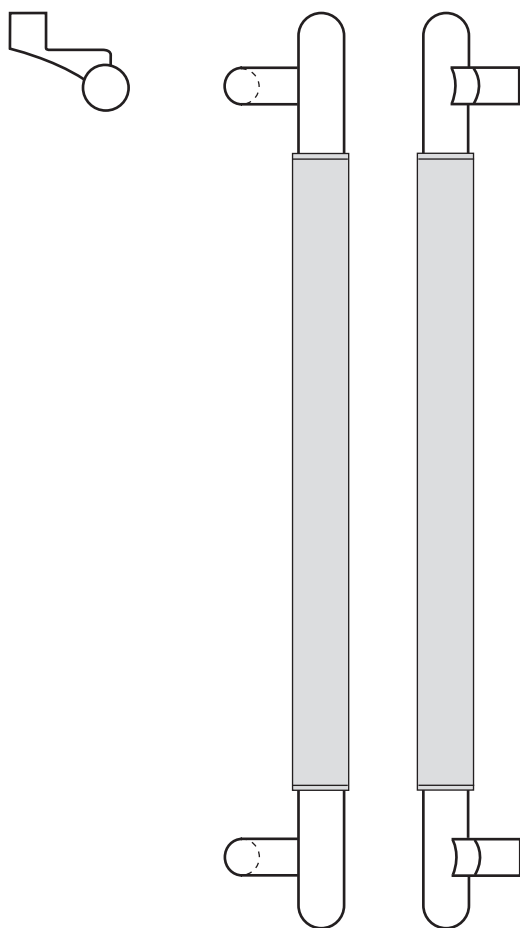

Rockwood RM6091 - English Bridle Leather - Long Offset Pull - Round Ends

Available Finishes:

- US3/605
- US4/606
- US10/612
- US10B/613
- US10BE/613E
- US32/629
- US32D/630

DIAMETER:
1 1/4" metal grip,
about 1/8" additional
for leather

PROJECTION:
2 3/4"

OVERALL:
36" to 96"

Specifications:

MATERIAL:

Brass, Bronze, Stainless Steel

OPTIONS:

- For optional mid-post, suffix the product number with "MP" (example: RM6091MP)
- Full wrap option is available up to 72" long (example: RM6091FW)
- Over 96" available on select finishes

NOTE:

Maximum leather length is 72"