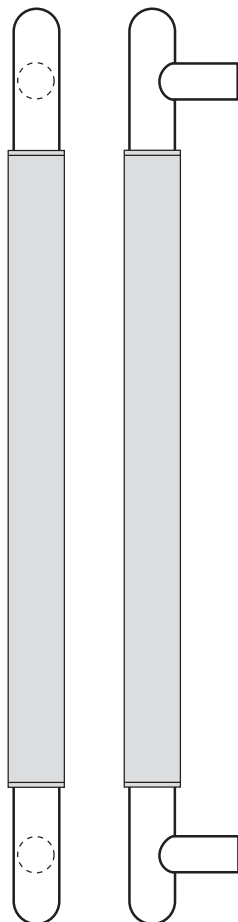

The global leader in
door opening solutions

Rockwood RM6081 - English Bridle Leather - Long Straight Pull - Round Ends

Available Finishes:

- US3/605
- US4/606
- US10/612
- US10B/613
- US10BE/613E
- US32/629
- US32D/630

DIAMETER:
1 1/4" metal grip,
about 1/8" additional
for leather

PROJECTION:
3"

OVERALL:
36" to 96"

Specifications:

MATERIAL:

Brass, Bronze, Stainless Steel

OPTIONS:

- For optional mid-post, suffix the product number with "MP" (example: RM6081MP)
- Full wrap option is available up to 72" long (example: RM6081FW)
- Over 96" available on select finishes

NOTE:

Maximum leather length is 72"