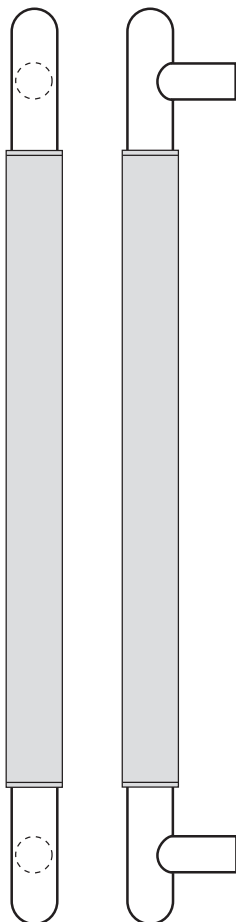

## Rockwood RM6080 - English Bridle Leather - Long Straight Pull - Round Ends

### Available Finishes:

- US3/605
- US4/606
- US10/612
- US10B/613
- US10BE/613E
- US32/629
- US32D/630

DIAMETER:  
1" metal grip,  
about 1/8" additional  
for leather

PROJECTION:  
2 3/4"

OVERALL:  
36" to 96"

#### OPTIONS:

- For optional mid-post, suffix the product number with "MP" (example: RM6080MP)
- Full wrap option is available up to 72" long (example: RM6080FW)
- Over 96" available on select finishes

#### NOTE:

Maximum leather length is 72"