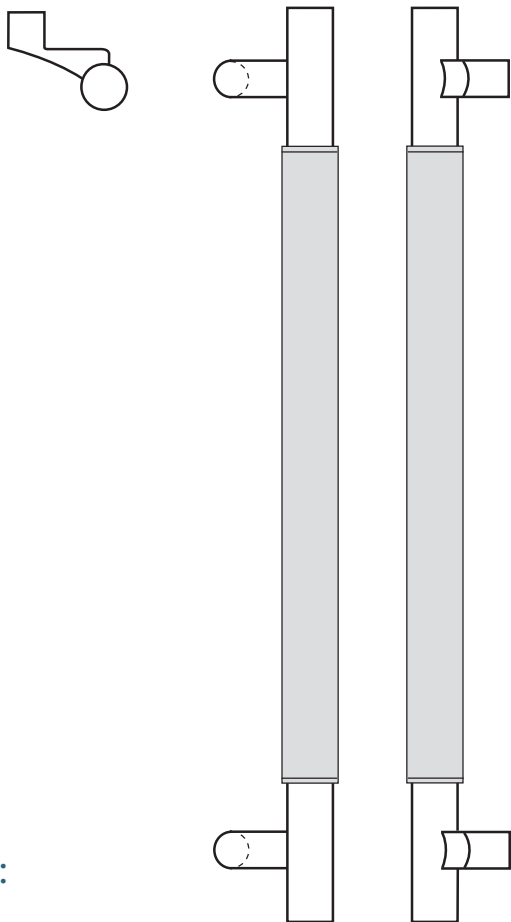

The global leader in
door opening solutions

Rockwood RM6072 - English Bridle Leather - Long Offset Pull - Flat Ends

Available Finishes:

- US3/605
- US4/606
- US10/612
- US10B/613
- US10BE/613E
- US32/629
- US32D/630

DIAMETER:
1 1/2" metal grip,
about 1/8" additional
for leather

PROJECTION:
3"

OVERALL:
36" to 96"

Specifications:

MATERIAL:

Brass, Bronze, Stainless Steel

OPTIONS:

- For optional mid-post, suffix the product number with "MP" (example: RM6072MP)
- Full wrap option is available up to 72" long (example: RM6072FW)
- Over 96" available on select finishes

NOTE:

Maximum leather length is 72"