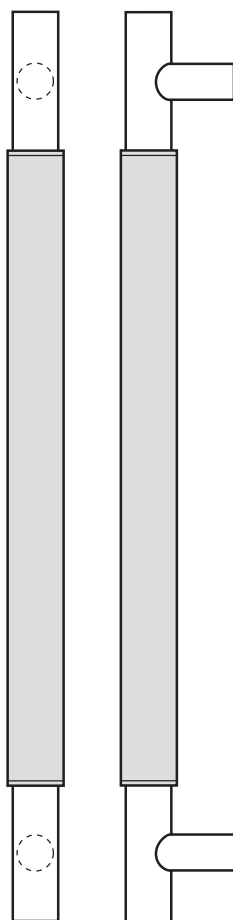

## Rockwood RM6062 - English Bridle Leather - Long Straight Pull - Flat Ends

### Available Finishes:

- US3/605
- US4/606
- US10/612
- US10B/613
- US10BE/613E
- US32/629
- US32D/630

DIAMETER:  
1 1/2" metal grip,  
about 1/8" additional  
for leather

PROJECTION:  
3 1/4"

OVERALL:  
36" to 96"

#### OPTIONS:

- For optional mid-post, suffix the product number with "MP" (example: RM6062MP)
- Full wrap option is available up to 72" long (example: RM6062FW)
- Over 96" available on select finishes

#### NOTE:

Maximum leather length is 72"